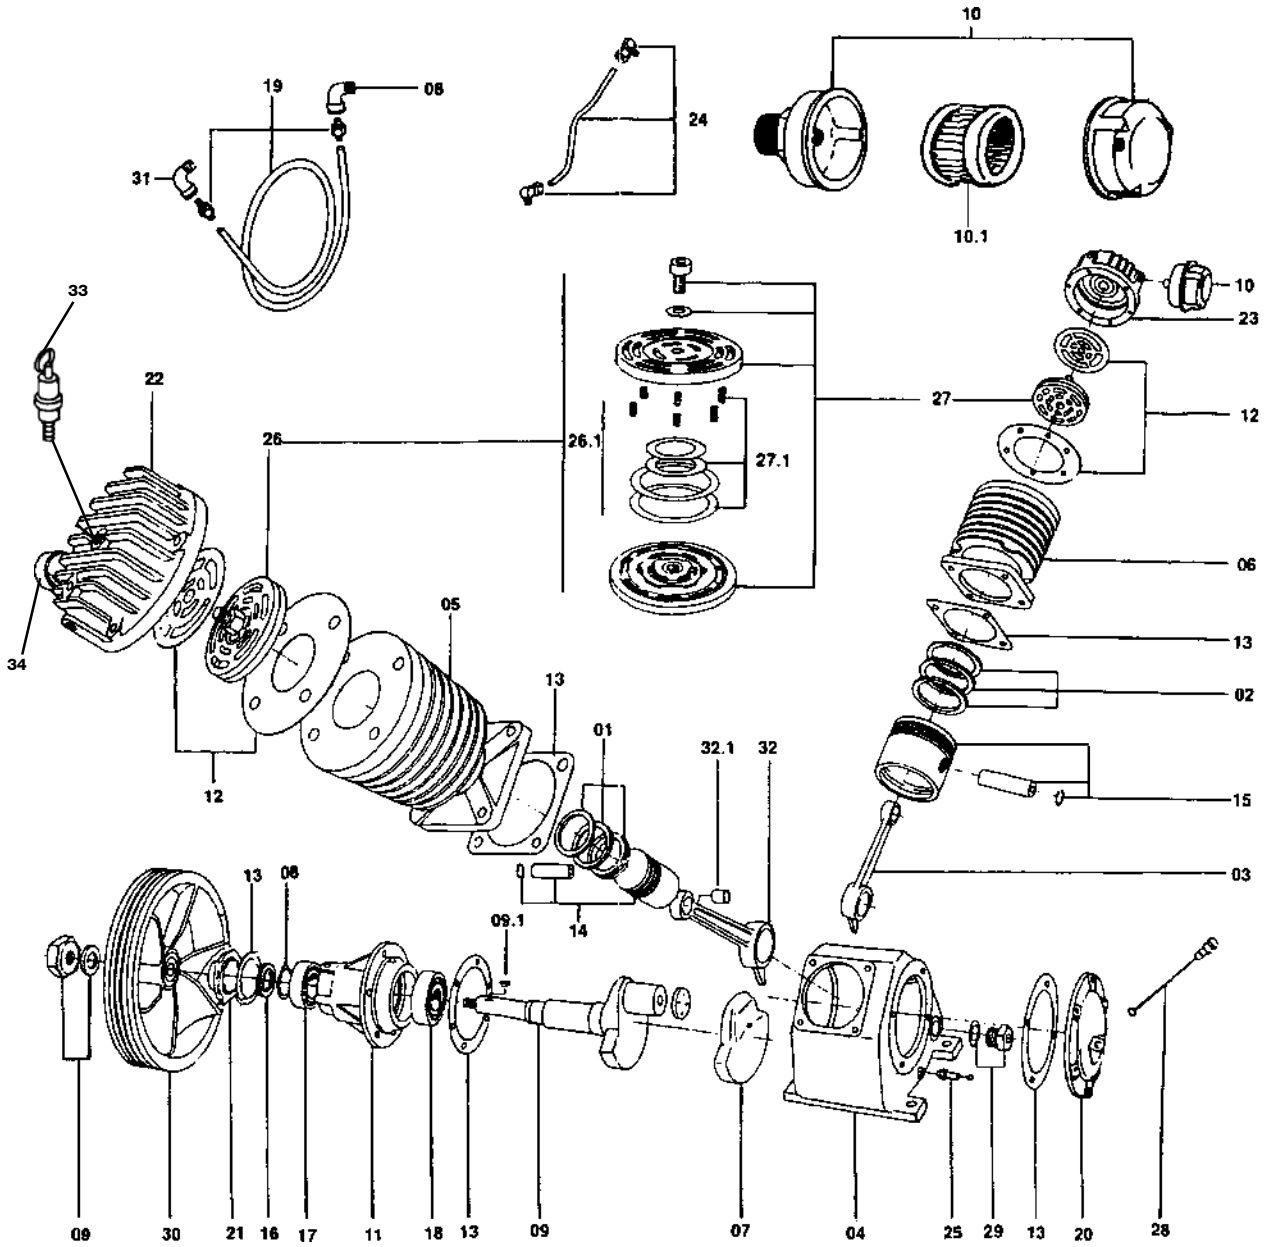

DAC-4049

DAC-4049

<u>REF #</u>	<u>PART #</u>	<u>COMPONENT DESCRIPTION</u>	<u>UNITY</u>	<u>QTY.</u>
01	830-0276-0	Ring Set (HP)	Set	1
02	830-0274-3	Ring Set (LP)	Set	1
03	709-0545-0	Connecting Rod (LP)	Pcs	2
04	709-0550-7	Crankcase	Pcs	1
05	709-0541-8	Cylinder (HP)	Pcs	1
06	709-0540-0	Cylinder (LP)	Pcs	1
07	709-0730-5	Crankshaft Counter Weight	Pcs	1
08	003-0008-0	1/2" Elbow 90°	Pcs	1
09	830-0375-8	Crankshaft	Set	1
09-1	709-0163-3	Half-Round Key	Pcs	1
10	DAC-258	Air Filter Kit	Set	1
10-1	DAC-259	Air Filter Element	Pcs	1
11	709-0544-2	Flange	Pcs	1
12	830-0294-8	Superior Gasket	Set	1
13	830-0275-1	Crankcase Gasket	Set	1
14	830-0295-6	Piston (HP)	Set	1
15	016-0022-2	Piston (LP)	Pcs	1
16	023-0048-6	Oil Seal	Pcs	1
17	019-005-6	6207 Ball Bearing	Pcs	1
18	382-0107-7	6208 Ball Bearing	Pcs	1
19	830-0296-4	Intercooler	Set	1
20	709-0549-3	Crankcase Head	Pcs	1
21	709-0161-7	Flange Head	Pcs	1
22	709-0587-6	Cylinder Head (HP)	Pcs	1
23	709-0588-4	Cylinder Head (LP)	Pcs	1
24	830-0376-6	Crankcase Breather Tube	Set	1
25	809-0205-0	Oil Drain Pipe	Set	1
26	809-0321-9	Concentric Valve (HP)	Set	1
26-1	830-0277-8	Concentric Valve Kit (HP)	Set	1
27	809-0212-3	Concentric Valve (LP)	Set	1
27-1	830-0175-5	Concentric Valve Kit (LP)	Set	1
28	830-0202-6	Oil Gauge Rod	Set	1
29	830-0106-2	1/2" Oil Level Sight	Set	1
30	709-0595-7	Flywheel	Pcs	1
31	003-0113-2	1/2" Elbow 90°	Pcs	1
32	830-0636-0	Connecting Rod With Bushing (HP)	Pcs	1
32-1	019-0028-0	Connecting Rod Needle Bearing (HP)	Pcs	1
33	TIA-4125	Safety Valve	Pcs	1
34	SSP-6461	Elbow	Pcs	1